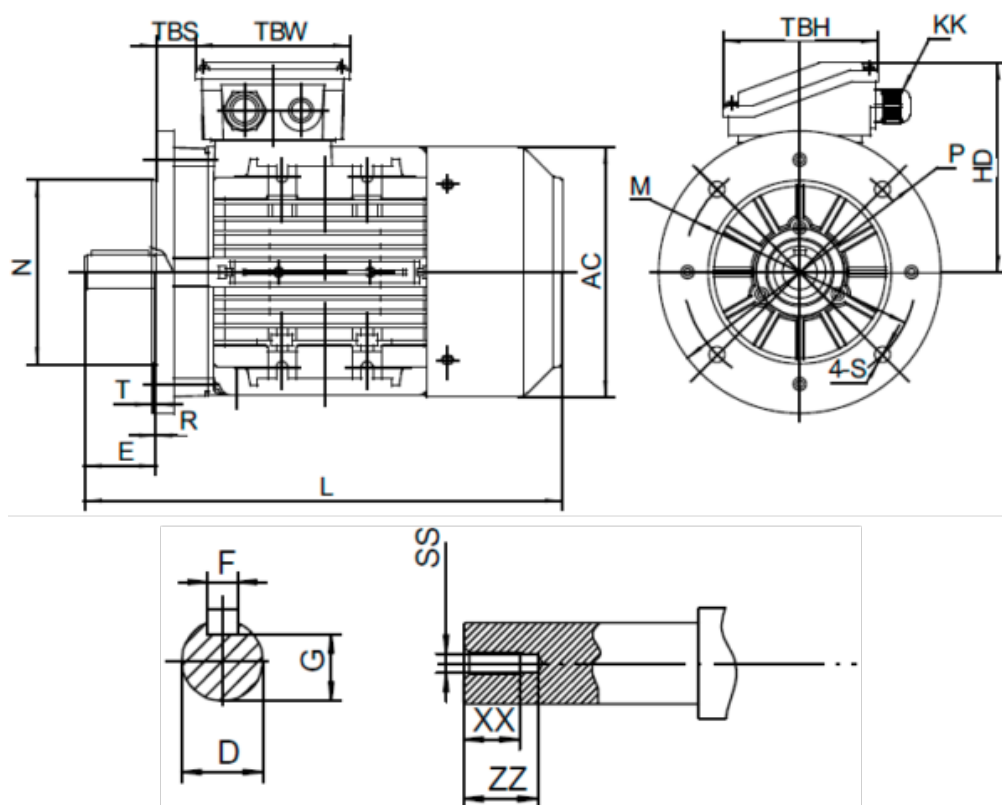

Data Sheet

Article number: 2518001506140140

Description: Kleedrive T3A 90L2-6 1.5kw 900 rpm UL/CSA
3x230/400V 50 HZ IP55 B5 Eff=81%

Measures

AA = 176	L = 313/338	TBH = 109
AC = Ø177	M = Ø165	TBS = 28.5
AD = 235	N = Ø130	TBW = 109
D = Ø24	P = Ø200	XX = 19
E = 50	R = 0	ZZ = 25
F = 8	S = Ø12	
G = 20	SS = M8	
HD = 145	T = 3.5	